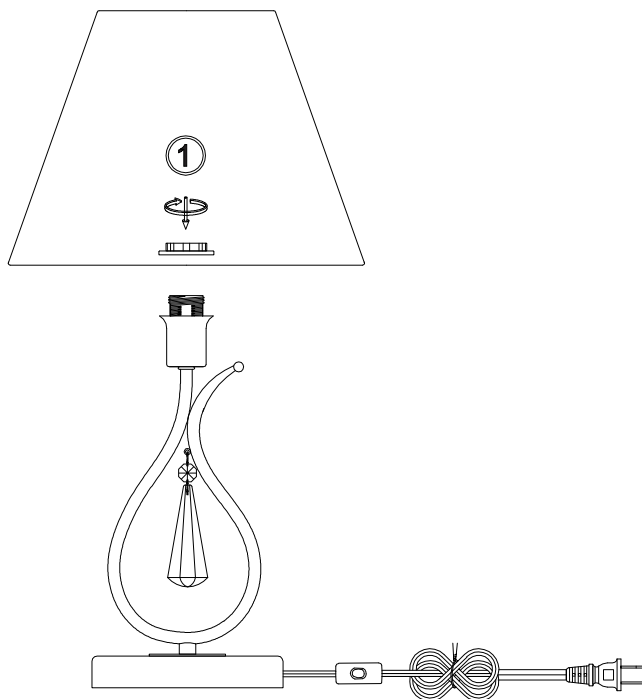

Instruction

FR2019TL-01BS

1 x E14 (40W)

Model: FR2019TL-01BS

Collection: Classic

Series: Madeline

Table Lamps