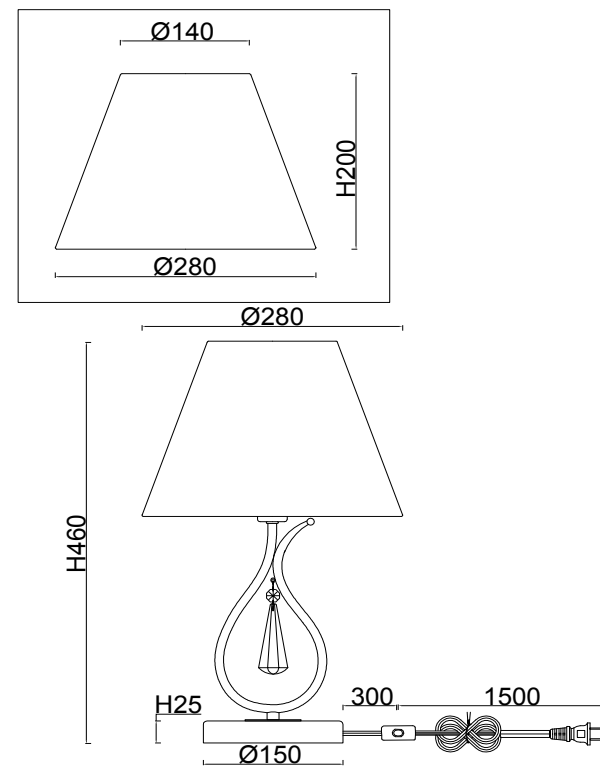

Instruction

FR2019TL-01BS

1 x E14 (40W)

Model: FR2019TL-01BS

Collection: Classic

Series: Madeline

Table Lamps